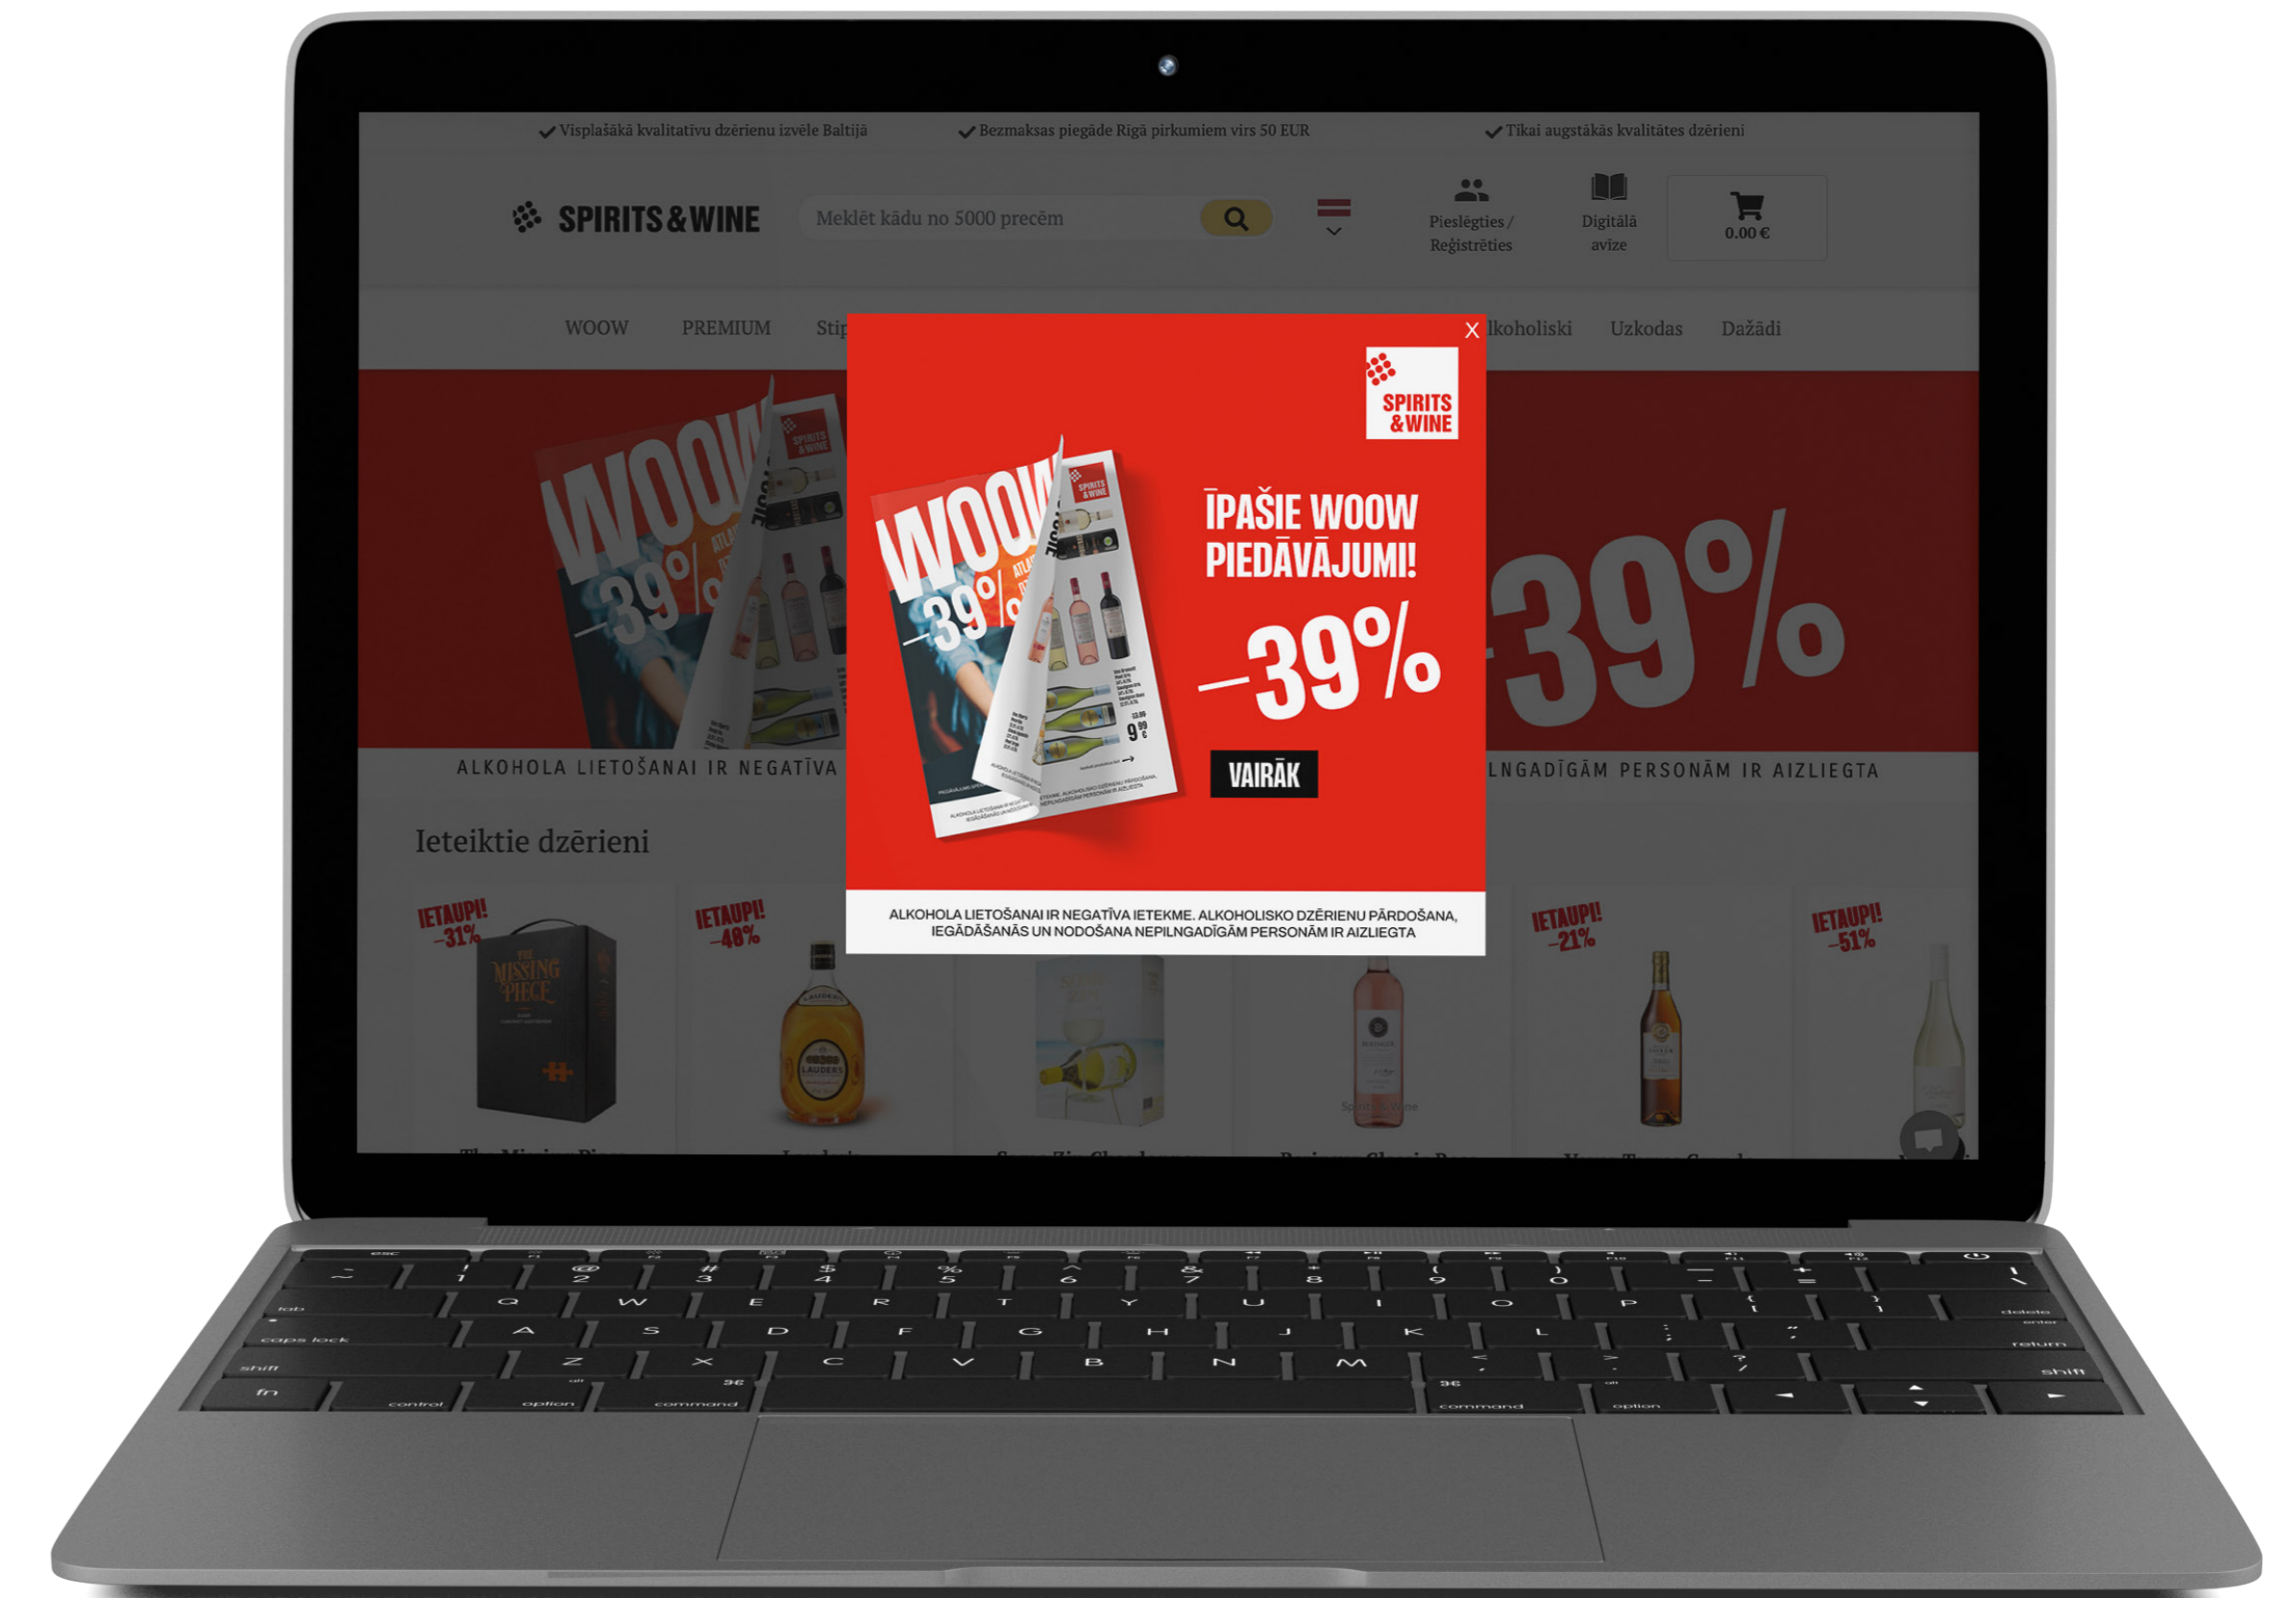

POP-UP TECHNICAL PARAMETERS

- ✓ RGB color system
- ✓ Submittable size: **desktop 1600x1600 px**
- ✓ Resolution 75 dpi
- ✓ WITH disclaimer (10% from the layout)
- ✓ The file must be submitted in **.webp** (lossy) format
- ✓ The CTA (button to link) uses the one in the file
- ✓ Use the sample in the file for pricing
- ✓ Max file size **2 Mb**