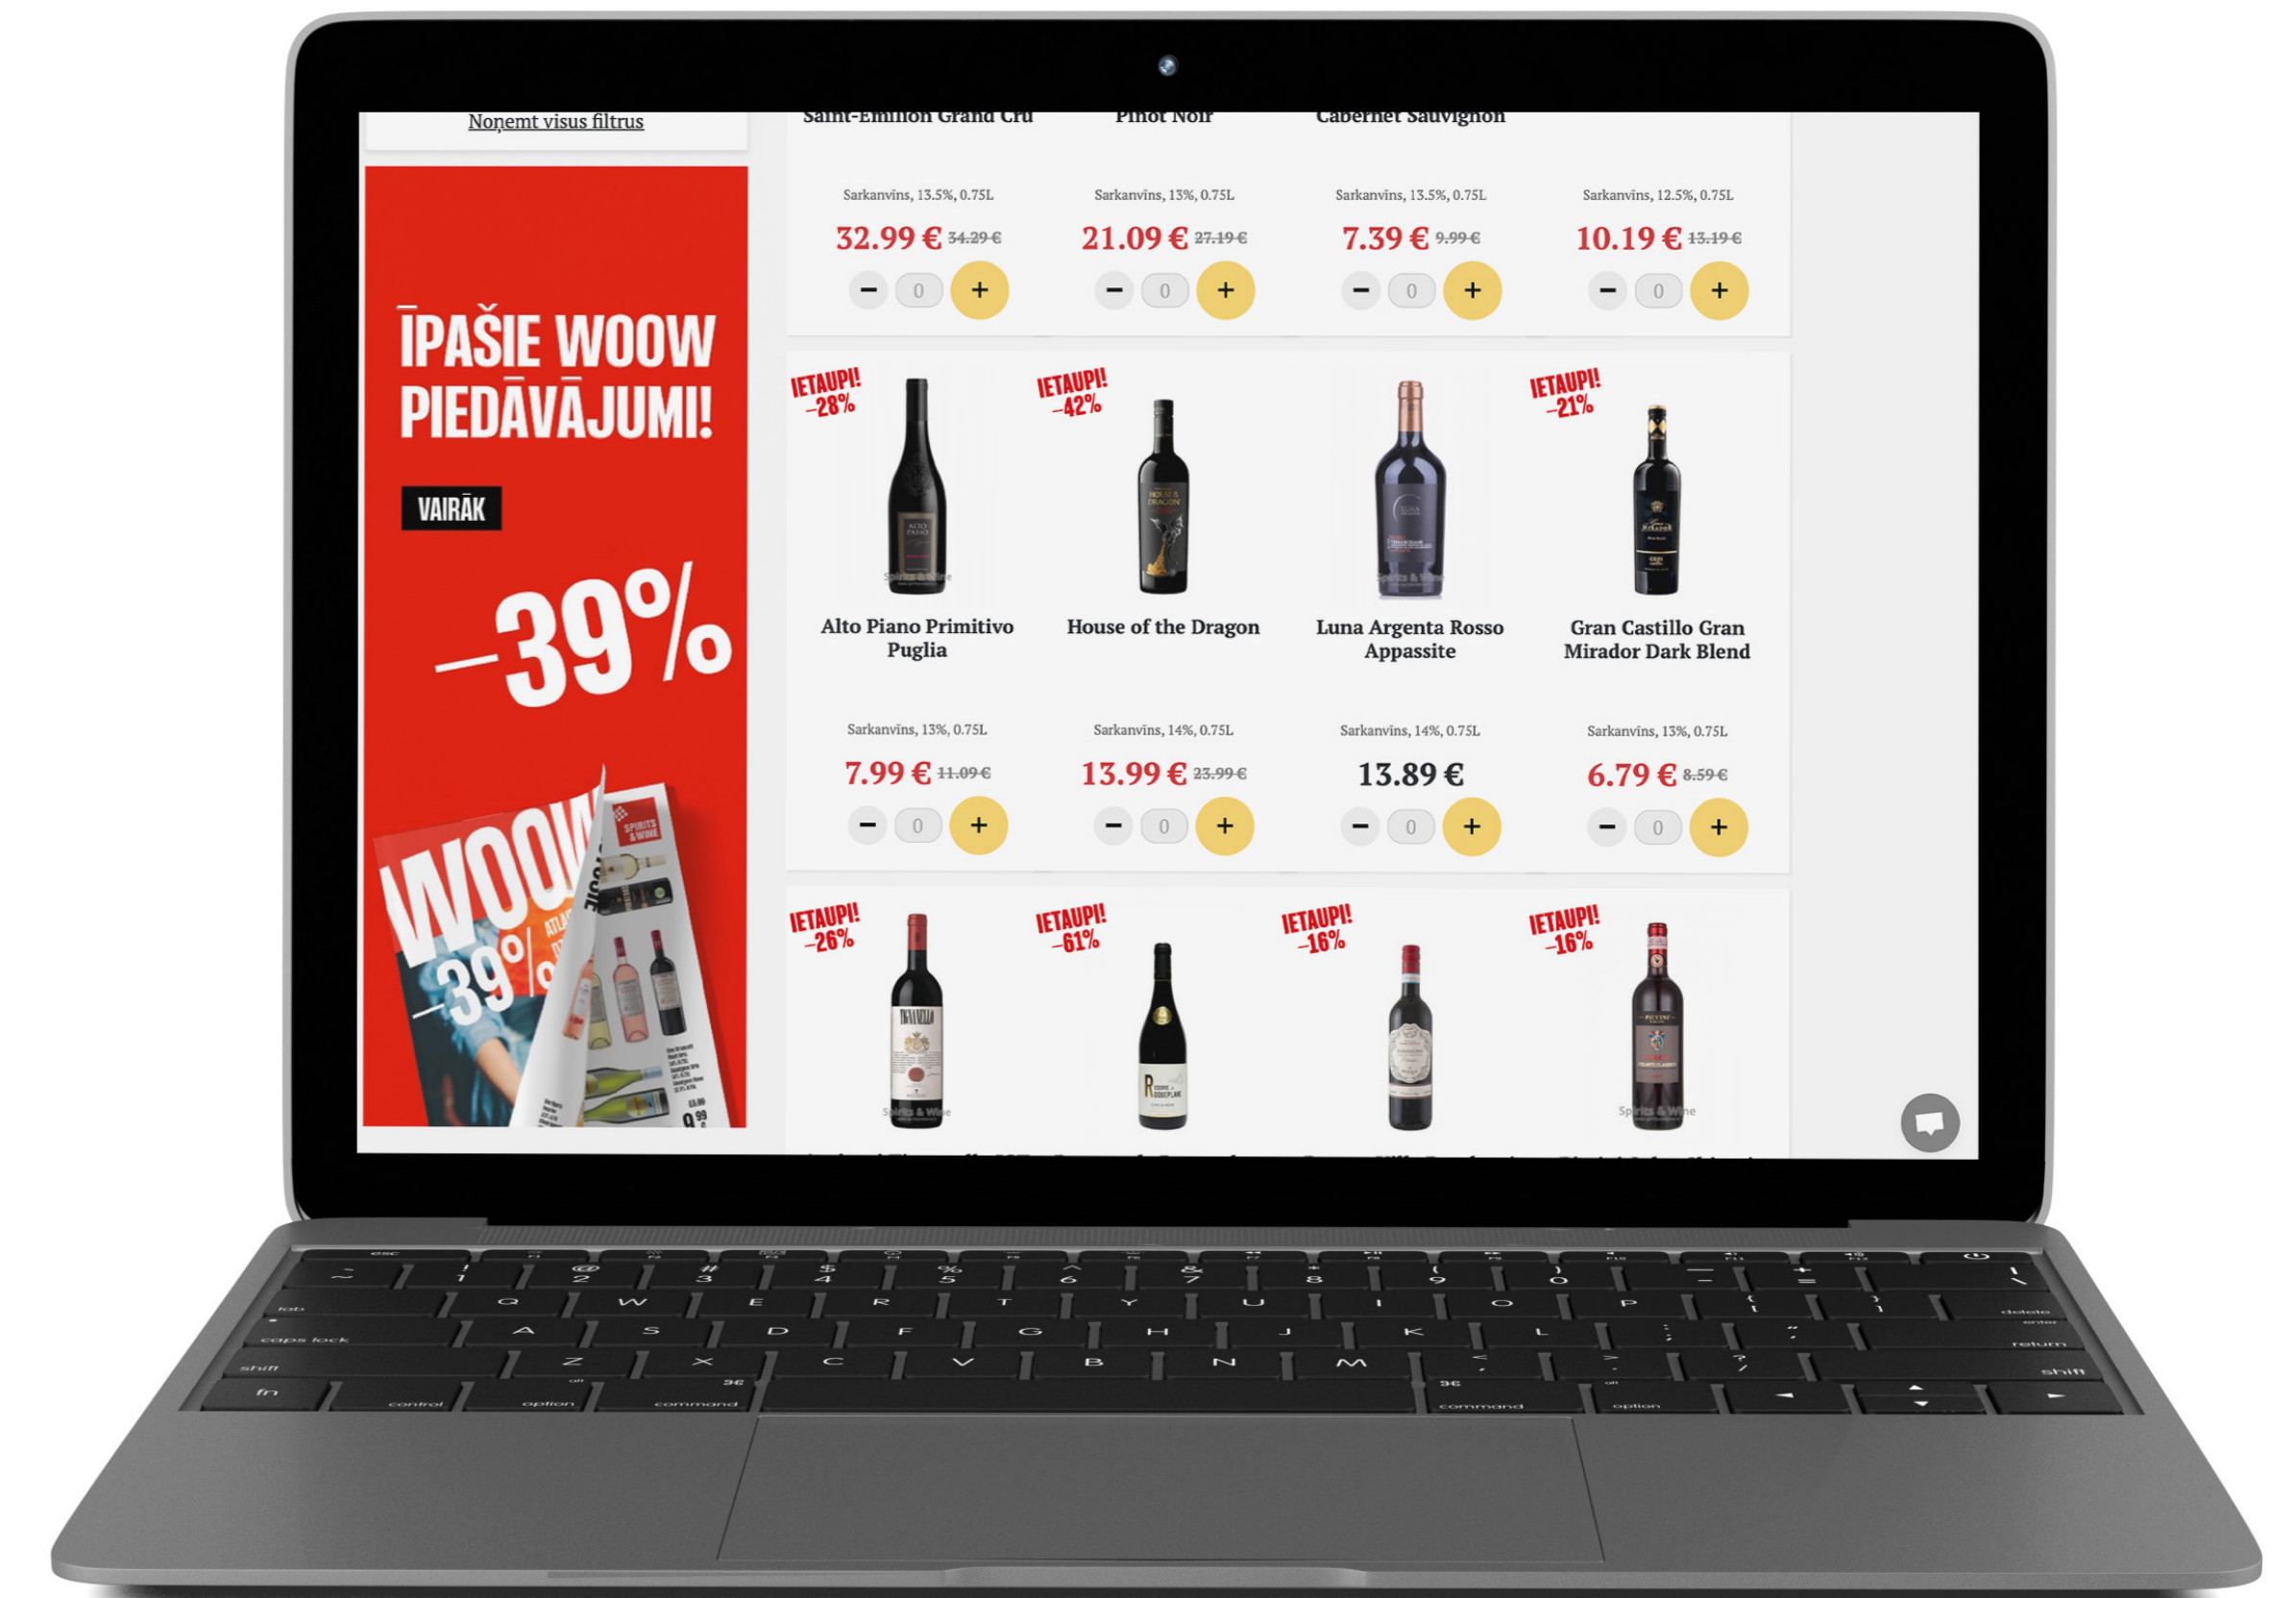

SIDE TECHNICAL PARAMETERS

- ✓ RGB color system
- ✓ Submittable size: **desktop 800x2000 px**
- ✓ Resolution 75 dpi
- ✓ WITHOUT disclaimer (integrated disclaimer in homepage)
- ✓ The file must be submitted in **.webp** (lossy) format
- ✓ The CTA (button to link) uses the one in the file
- ✓ Use the sample in the file for pricing
- ✓ Max file size **2 Mb**