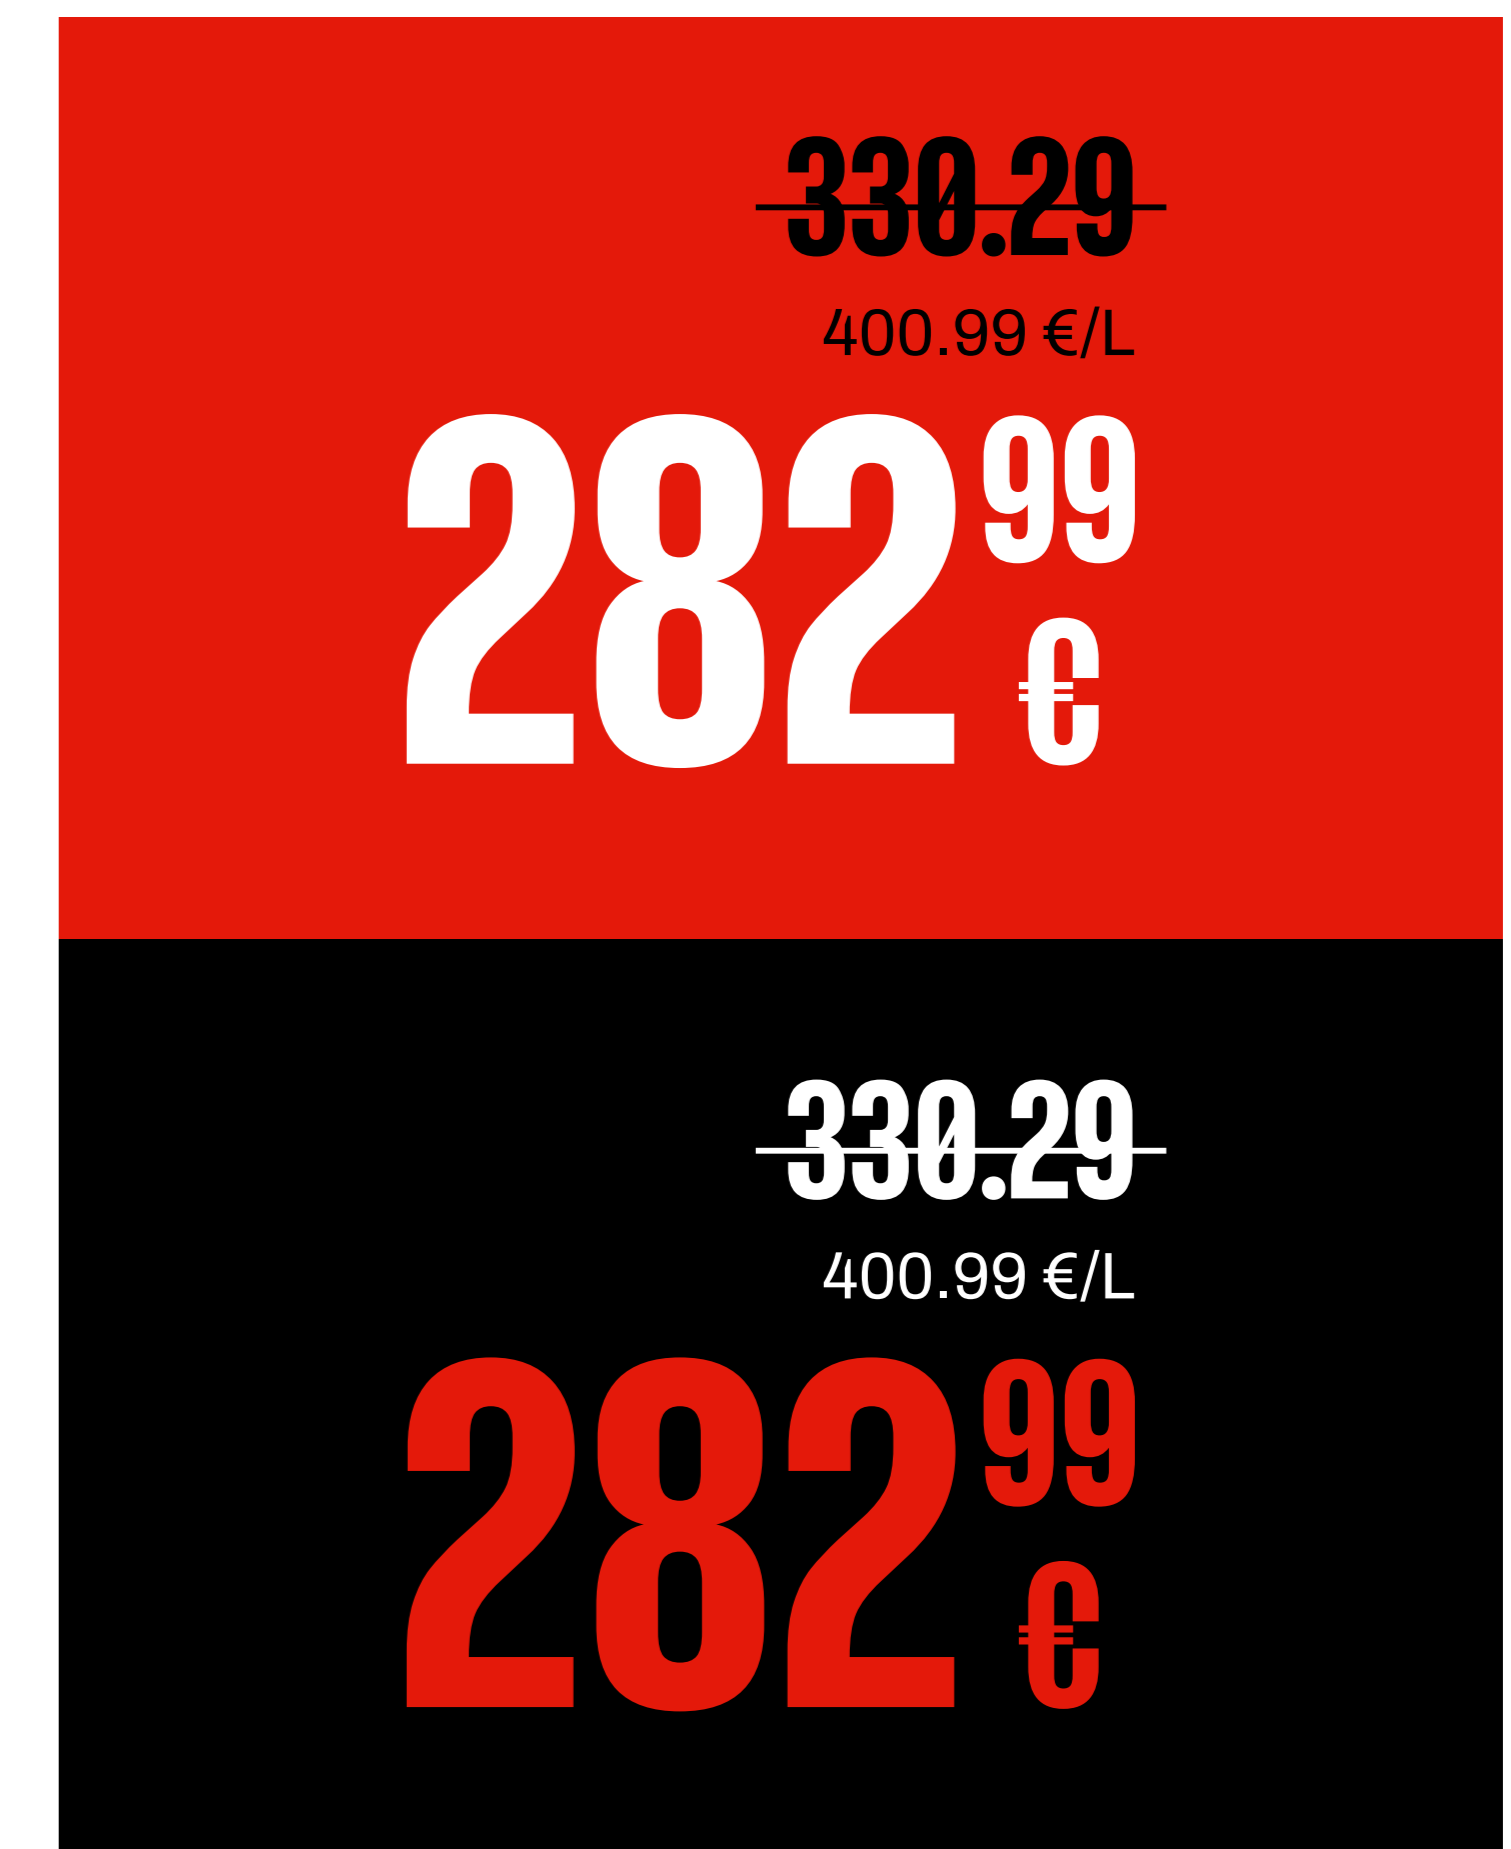

DISPLAY PRICES

- ✓ Need to show 3 prices - base price, the price per liter and the promotional price
- ✓ Prices are displayed in two colors
- ✓ Prices are a free-standing element without any background element
- ✓ The base and new prices are in PP Formula Condensed Bold font, but price per liter in Archivo Regular font.
- ✓ Colors to use:
  - RGB 228/25/10
    HEX e4190a
  - RGB 0/0/0
    HEX 000000
- ✓ It is forbidden to change the proportions of the elements
- ✓ The price size must be the same as that specified in the work file

~~330.29~~
400.99 €/L
282⁹⁹ €